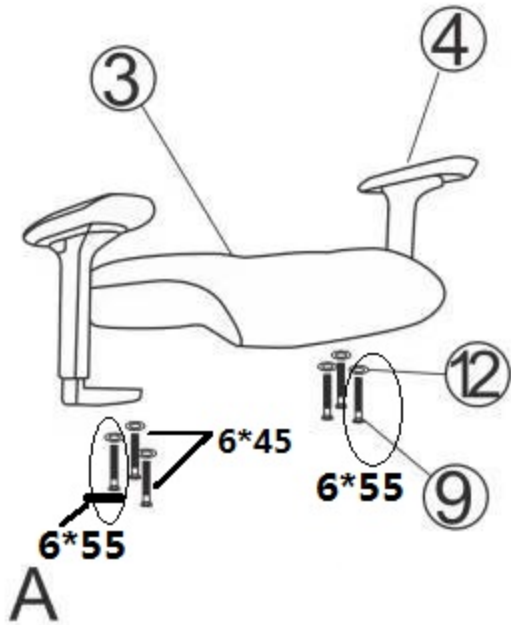

Assembly Instructions

Armrest 6*45 6pcs

Mechanism 6*35 4pcs

No.	Accessories	Size	QTY
①			1
②			1
③			1
④			2
⑤			1
⑥			1
⑦			1
⑧			5
⑨		6*55	2
		6*45	4
⑩		6*35	4
⑪		8*20	4
⑫		M6	6
⑬		M8	8
⑭		4*20	2
⑮			1
⑯			1
Tool:		M5	1

Outside of Arm.