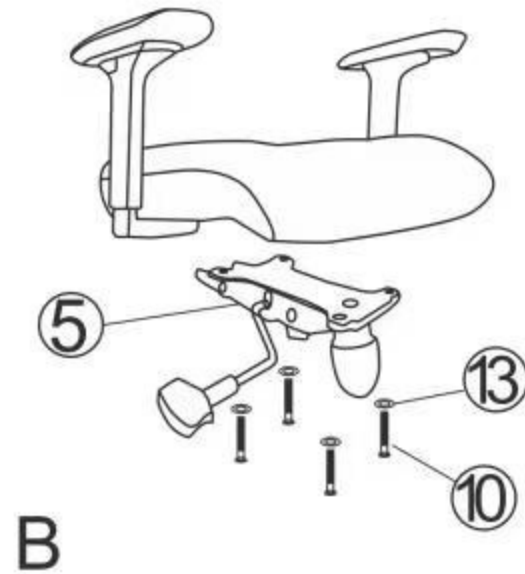

Assembly Instructions

Armrest 6*45 6pcs

Mechanism 6*35 4pcs

No.	Accessories	Size	QTY
①			1
②			1
③			1
④			2
⑤			1
⑥			1
⑦			1
⑧			5
⑨		6*55	2
		6*45	4
⑩		6*35	4
⑪		8*20	4
⑫		M6	6
⑬		M8	8
⑭		4*20	2
⑮			1
⑯			1
Tool:		M5	1

Outside of Arm.