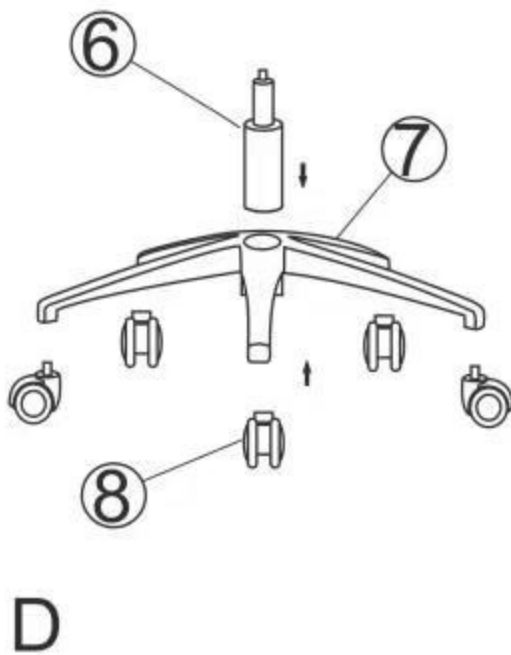

Assembly Instructions

Armrest 6*45 6pcs

Mechanism 6*35 4pcs

No.	Accessories	Size	QTY
①			1
②			1
③			1
④			2
⑤			1
⑥			1
⑦			1
⑧			5
⑨		6*55	2
		6*45	4
⑩		6*35	4
⑪		8*20	4
⑫		M6	6
⑬		M8	8
⑭		4*20	2
⑮			1
⑯			1
Tool:		M5	1

Outside of Arm.